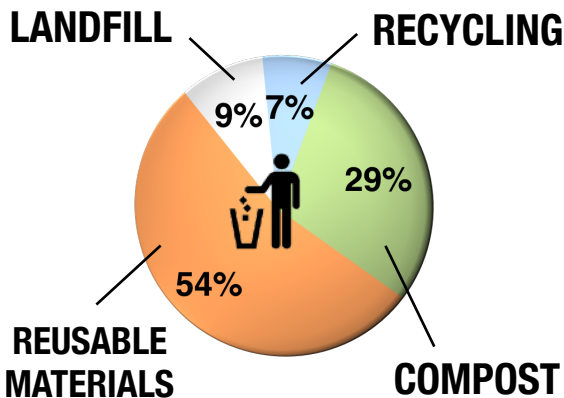

Environmental Impact Summary

COMPOSTING

1,539 LBS composted

Food waste, soiled paper products and liquids are collected on set and processed at an industrial composting site. This avoids methane emission in a landfill. Methane is a greenhouse gas that is more potent than CO₂.

RECYCLING

388 LBS recycled

Beverage containers, paper, cardboard and other recyclables are collected on set and processed at a Materials Recovery Facility. Recycling reduces the pollution caused by waste, and conserves natural resources and raw materials.

REUSE RECOVERY

2,894 LBS recirculated

Food, reusable materials and creative scraps are collected on set and turned into a free resource at EcoSet's Materials Oasis reuse center. This avoids sending useful production items to landfills, and benefits schools, nonprofits, theaters, filmmakers, artists and many others.

REUSABLE MATERIALS RECIRCULATED

- ✓ Geode set, fake cave rocks
- ✓ Foam, acrylic, plastic
- ✓ Sand, sand bags
- ✓ Cement
- ✓ Scrap materials, expendables

91% DIVERSION

5,314 LBS Waste generated in 5 shoot days

4,821 LBS Waste diverted from landfill